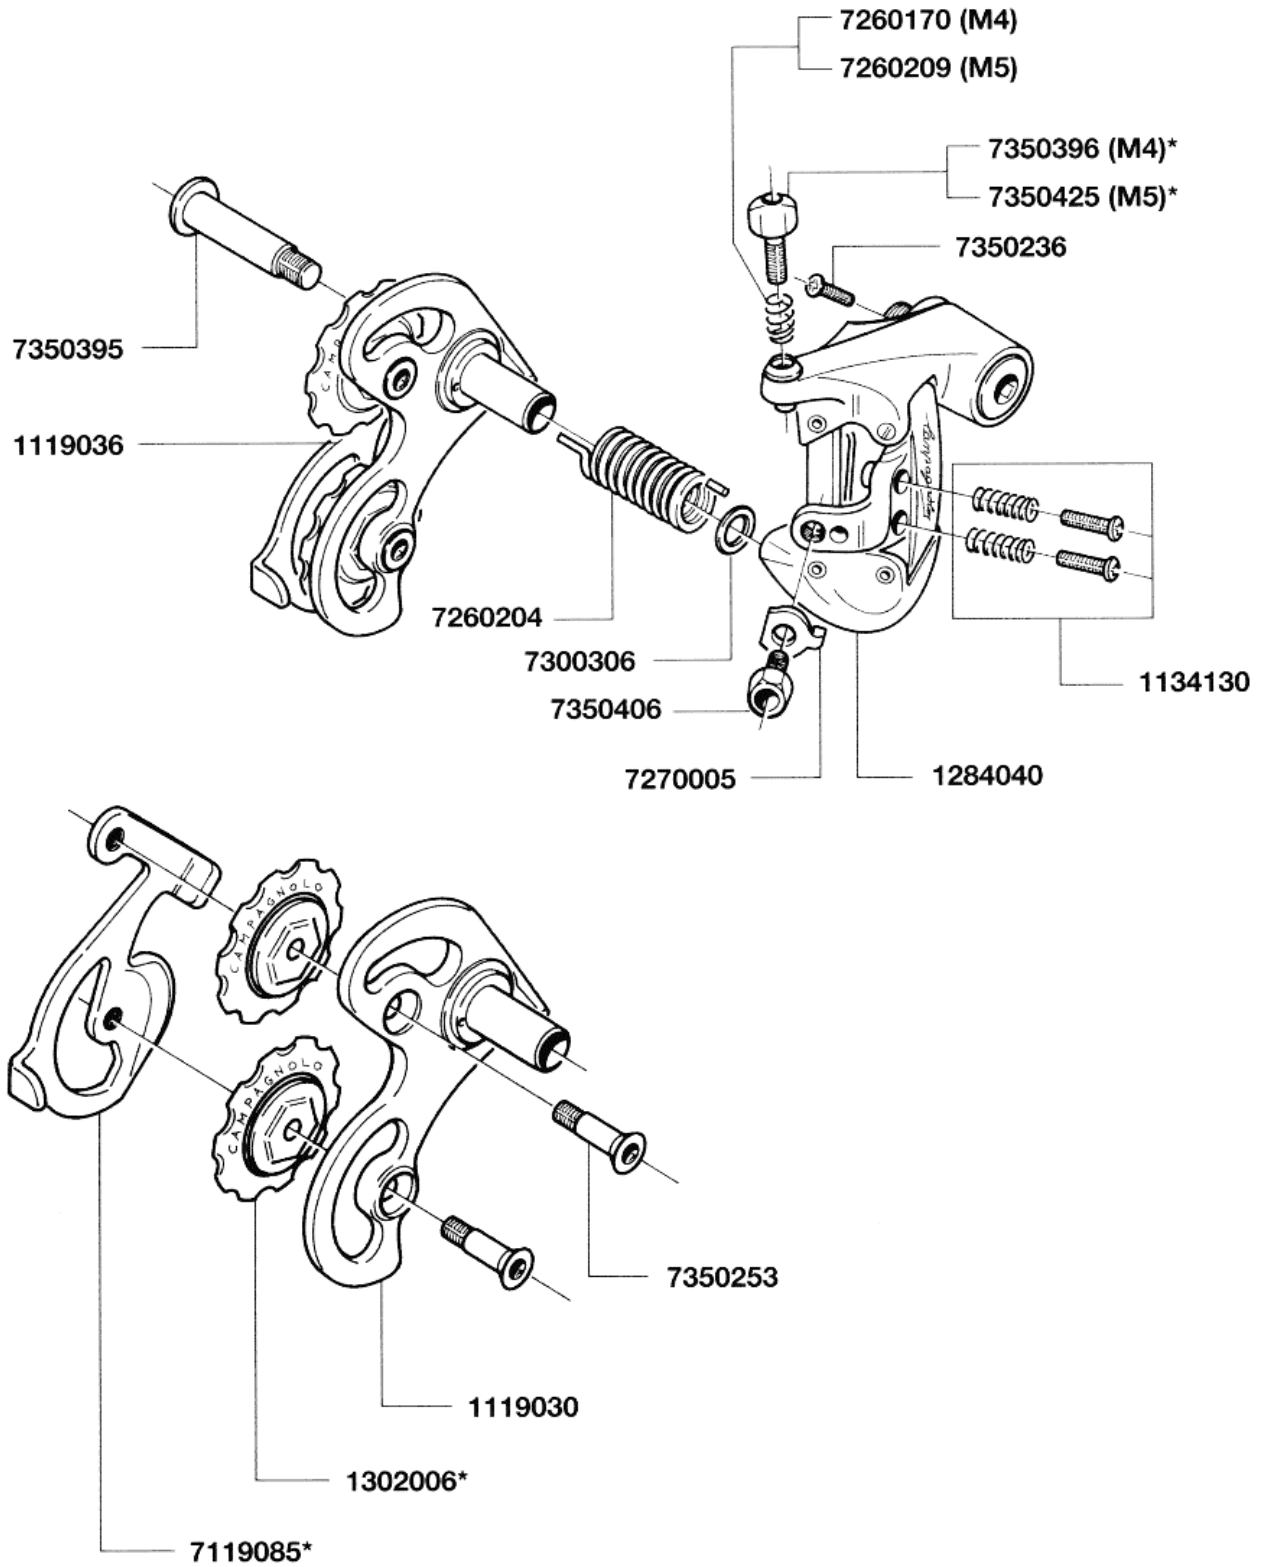

Campagnolo®

**SPARE PARTS CATALOGUE
1993 PRODUCT RANGE**

INDEX

	HEAD SET	RECORD	page 3		BRAKE LEVERS	RECORD	>> 56
		CONTAX	>> 4			ATHENA-VELOCE	>> 57
		ATHENA	>> 5			RECORD OR	>> 58
		VELOCE	>> 6			CENTAUR	>> 59
		RECORD OS	>> 7			CANTILEVER	>> 60
		CONTAX OS	>> 8				
		RECORD PISTA	>> 9		FRONT HUB	RECORD	>> 61
	BOTTOM BRACKET	RECORD	>> 10			CHORUS	>> 62
		RECORD CART	>> 11			ATHENA	>> 63
		CHORUS	>> 12			VELOCE	>> 64
		ATHENA	>> 13			RECORD OR	>> 65
		CART 111	>> 14			ICARUS	>> 66
		VELOCE	>> 15			CENTAUR	>> 67
		CONTAX	>> 16			RECORD PISTA	>> 68
	CRANKSET	RECORD	>> 17		FREE HUB	RECORD	>> 69
		CHORUS	>> 18			CHORUS	>> 70
		ATHENA	>> 19			ATHENA	>> 71
		VELOCE	>> 20			VELOCE	>> 72
		RECORD OR CD	>> 21			RECORD OR	>> 73
		ICARUS CD	>> 22			ICARUS	>> 74
		ICARUS	>> 23			CENTAUR	>> 75
		CONTAX	>> 24		REAR HUB	ISO 7S	>> 76
		RECORD PISTA	>> 25			RECORD PISTA	>> 77
	REAR DERAILLEUR	RECORD	>> 26		SPROCKETS	RECORD	>> 78
		CHORUS	>> 27			ATHENA	>> 79
		ATHENA	>> 28		SEAT POST	RECORD	>> 80
		VELOCE	>> 29			CHORUS	>> 81
		RECORD OR	>> 30			ATHENA	>> 82
		ICARUS	>> 31			ICARUS	>> 83
		CENTAUR	>> 32		PEDALS	RECORD OR	>> 84
	FRONT DERAILLEUR	RECORD	>> 33			RECORD TBS	>> 85
		CHORUS	>> 34			CHORUS	>> 86
		ATHENA	>> 35			RECORD OR	>> 87
		VELOCE	>> 36		VARIOUS		>> 88
		RECORD OR	>> 37				
		RECORD OR TP	>> 38		SHAMAL WHEELS		>> 89
		CONTAX	>> 39				
	BRAKES	RECORD DELTA	>> 40		CABLES AND CASINGS		>>90-91
		RECORD	>> 41		TOOLS		>> 92
		CHORUS	>> 42				
		ATHENA	>> 43		COMPATIBILITY CHART		>> 93
		VELOCE	>> 44				
		RECORD OR	>> 45		NOTES		>>94-96
		ICARUS	>> 46				
		CANTILEVER HP	>> 47				
	CONTROL LEVERS	RECORD ERGOPOWER	>> 48				
		VELOCE ERGOPOWER	>> 49				
	SHIFTING LEVERS	RECORD	>> 50				
		VELOCE	>> 51				
		FRICTION	>> 52				
		BULLET	>> 53				
		THUMBSHIFTERS	>> 54				
		BAR-END	>> 55				

RD-11 RE

Code

RECORD REAR DERAILLEUR

Campagnolo