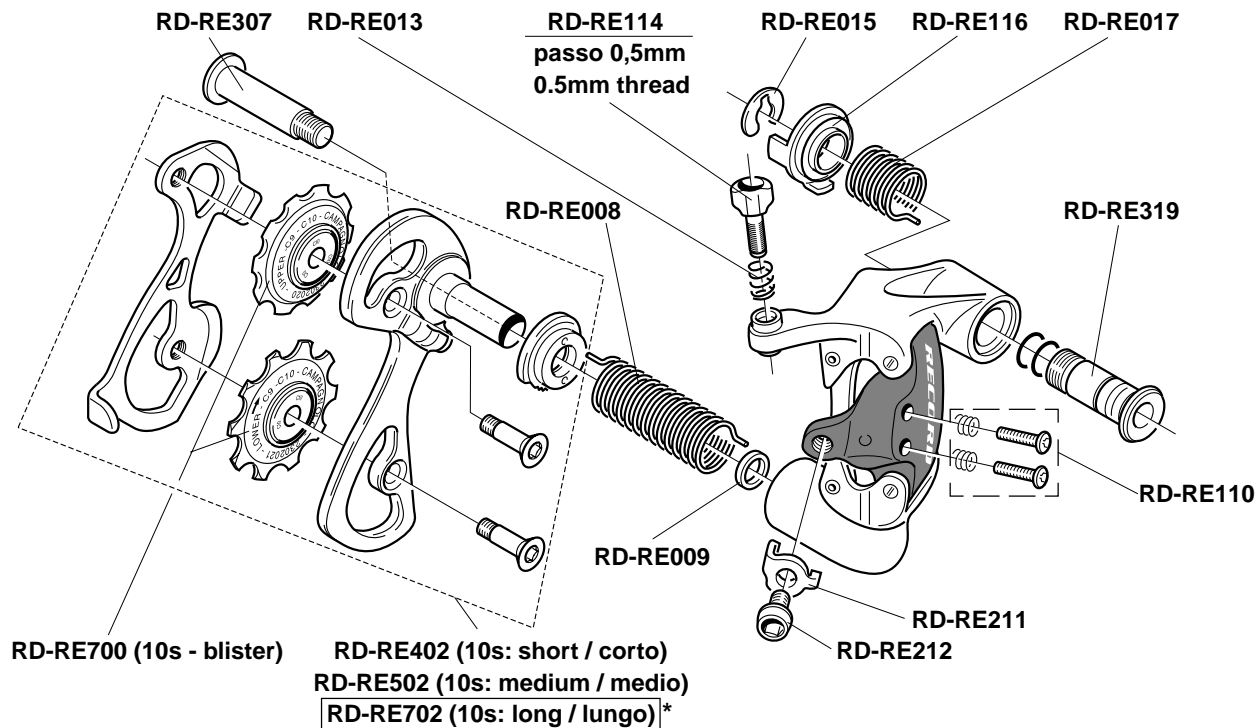

RECORD 10s

RD00-RE210

RD00-RE210L

RD02-RE210LL

* solo per RD02-RE210LL - non compatibile con RD00-RE210 e RD00-RE210L

* only for RD02-RE210LL - not compatible with RD00-RE210 and RD00-RE210L