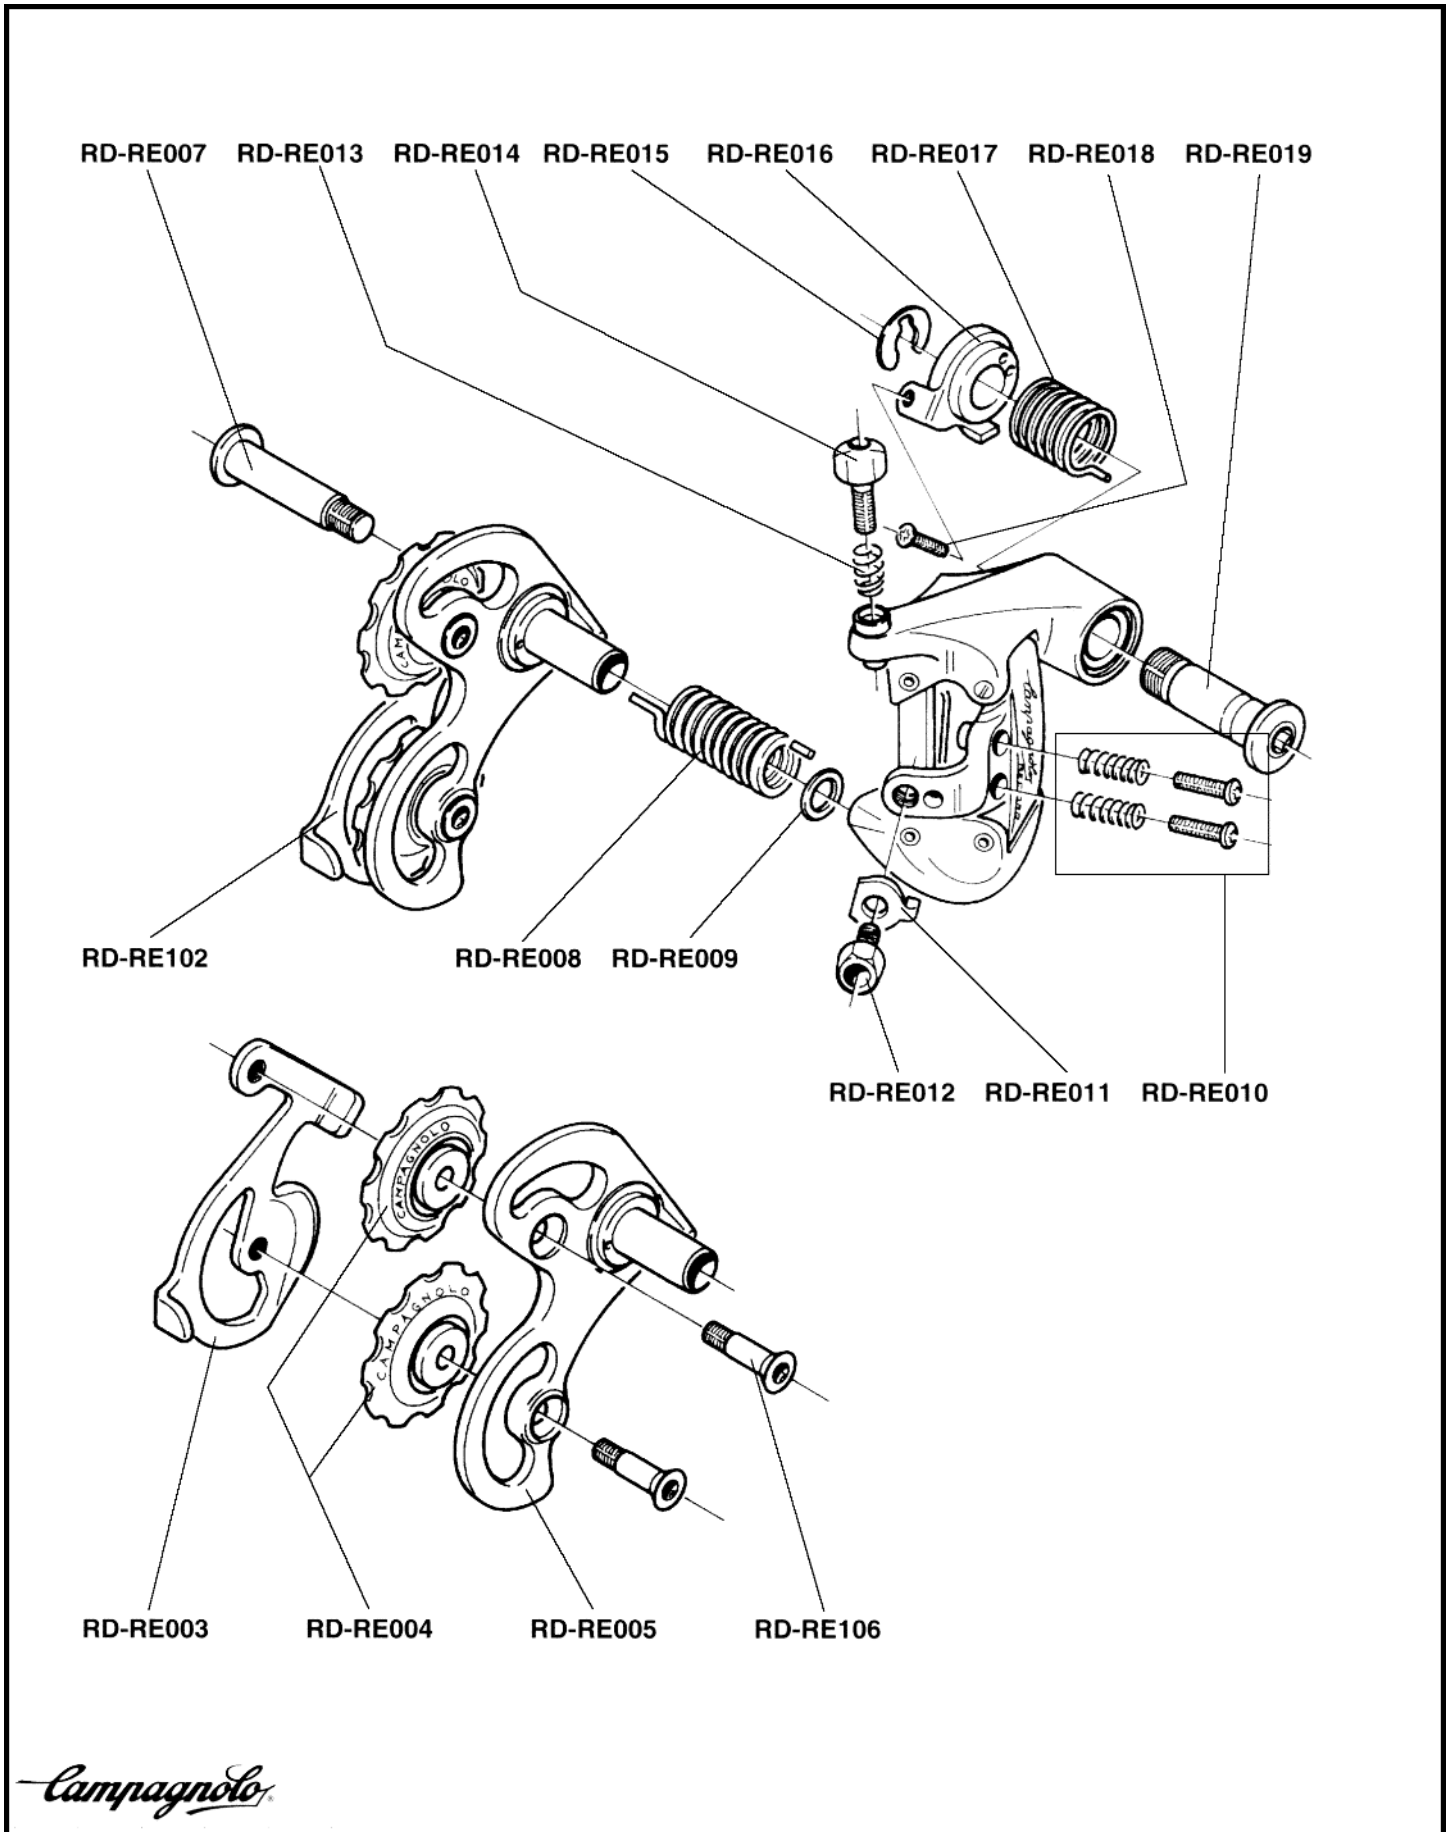

Campagnolo®

**SPARE PARTS CATALOGUE
1995 PRODUCT RANGE**

INDEX

	HEAD SET	RECORD	page	2		BRAKES	RECORD	>>	40				
		RECORD PISTA	>>	2			CHORUS	>>	41				
		CHORUS	>>	3			ATHENA	>>	42				
		ATHENA	>>	3			VELOCE	>>	43				
		VELOCE	>>	4			MIRAGE	>>	44				
		MIRAGE	>>	4			AVANTI	>>	45				
							RECORD OR	>>	46				
	BOTTOM BRACKET	RECORD CART	>>	5		SHIFTING LEVERS	RECORD	>>	47				
		RECORD TRAD.	>>	5			VELOCE	>>	47				
		ATHENA	>>	6			BULLET	>>	48				
		VELOCE	>>	6			THUMBSHIFTERS	>>	49				
		MIRAGE	>>	6									
	CRANKSET	RECORD	>>	7		BRAKE LEVERS	RECORD	>>	50				
		RECORD PISTA	>>	8			ATHENA	>>	50				
		CHORUS	>>	9			RECORD OR	>>	51				
		ATHENA	>>	10									
		RACING TRIPLE	>>	11				QUICK RELEASE	RECORD	>>	52		
		VELOCE	>>	12					CHORUS	>>	53		
		VELOCE TRIPLE	>>	13					VELOCE	>>	54		
		MIRAGE	>>	14					MIRAGE	>>	55		
		MIRAGE TRIPLE	>>	15					RECORD OR	>>	56		
		AVANTI	>>	16									
RECORD OR	>>	17		HUBS	RECORD	>>	57						
					CHORUS	>>	58						
					ATHENA	>>	59						
					RECORD OR	>>	60						
	REAR DERAILLEUR	RECORD	>>	18		PEDALS	RECORD OR	>>	62				
		CHORUS	>>	19			RECORD OR	>>	63				
		ATHENA	>>	20									
		RACING TRIPLE	>>	21				SPROCKETS	RECORD	>>	64		
		VELOCE	>>	22					VELOCE	>>	65		
		VELOCE TRIPLE	>>	22									
		MIRAGE	>>	23						SEAT POST	RECORD	>>	66
		MIRAGE TRIPLE	>>	23							CHORUS	>>	67
		AVANTI	>>	24			ATHENA	>>			68		
RECORD OR	>>	25			RECORD OR	>>	69						
	FRONT DERAILLEUR	RECORD	>>	26		CABLES AND CASINGS	COMPLETE SET	>>	68				
		RACING TRIPLE	>>	27			SPARE PARTS	>>	69				
		VELOCE	>>	28									
		VELOCE TRIPLE	>>	29				VARIOUS		>>	70		
		MIRAGE	>>	30									
		MIRAGE TRIPLE	>>	31						NOTES		>>	71
		AVANTI	>>	32								>>	72
		RECORD OR	>>	33									
	ERGOPOWER	RECORD	>>	34									
		CHORUS	>>	35									
		ATHENA	>>	36									
		VELOCE	>>	37									
		MIRAGE	>>	38									
		AVANTI	>>	39									

Campagnolo

RECORD RD-31RE

Campagnolo