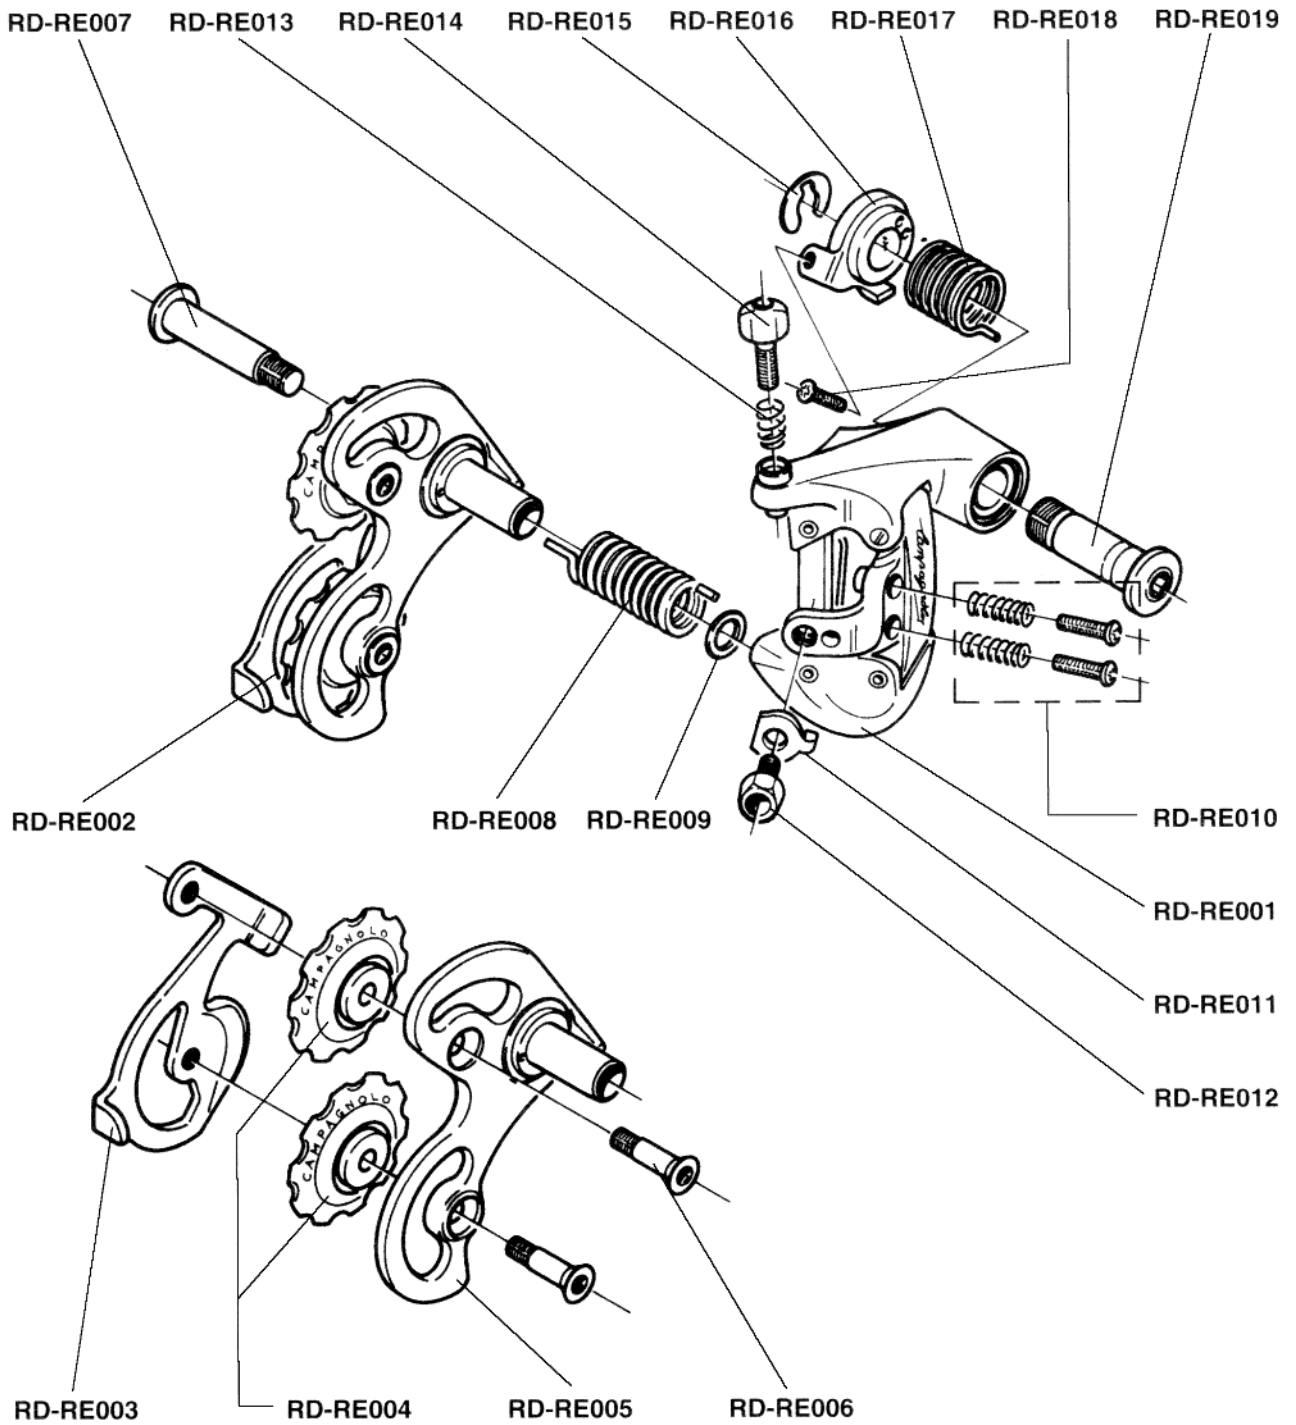

*Campagnolo*®

**SPARE PARTS CATALOGUE  
1994 PRODUCT RANGE**

# INDEX

	<b>HEAD SET</b>	RECORD	page	3			
		RECORD PISTA	>>	3			
		CONTAX	>>	4			
		ATHENA	>>	4			
		RECORD 1" 1/8	>>	5			
		RECORD 1" 1/4	>>	5			
	<b>BOTTOM BRACKET</b>	RECORD	>>	6			
		CHORUS	>>	6			
		ATHENA	>>	6			
		RECORD CART	>>	7			
		CART 111	>>	7			
	<b>CRANKSET</b>	RECORD	>>	8			
		CHORUS	>>	9			
		ATHENA	>>	10			
		VELOCE	>>	11			
		STRATOS	>>	11			
		RECORD OR	>>	12			
		RECORD PISTA	>>	13			
	<b>REAR DERAILLEUR</b>	RECORD	>>	14			
		CHORUS	>>	15			
		ATHENA	>>	16			
		VELOCE	>>	16			
		STRATOS	>>	16			
		RECORD OR	>>	17			
	<b>FRONT DERAILLEUR</b>	RECORD	>>	18			
		CHORUS	>>	19			
		VELOCE	>>	19			
		STRATOS	>>	20			
		RECORD OR	>>	21			
	<b>CONTROL LEVERS</b>	RECORD	>>	22			
		CHORUS	>>	23			
		ATHENA	>>	24			
		VELOCE	>>	24			
		STRATOS	>>	25			
	<b>BRAKES</b>	RECORD	>>	26			
		CHORUS	>>	27			
		ATHENA	>>	28			
		VELOCE	>>	29			
		STRATOS	>>	29			
		RECORD DELTA	>>	30			
		RECORD OR	>>	31			
	<b>SHIFTING LEVERS</b>	RECORD	>>	32			
		VELOCE	>>	32			
		STRATOS	>>	32			
		FRICTION	>>	33			
		BULLET	>>	34			
		THUMBSHIFTERS	>>	54			
		BAR-END	>>	35			
	<b>BRAKE LEVERS</b>	RECORD	>>	36			
		VELOCE	>>	37			
		STRATOS	>>	37			
		RECORD OR	>>	38			
		CANTILEVER	>>	39			
	<b>QUICK RELEASE</b>	RECORD	>>	40			
		CHORUS	>>	41			
		ATHENA	>>	41			
		RECORD OR	>>	41			
		VELOCE	>>	42			
		STRATOS	>>	42			
	<b>HUBS</b>	RECORD	>>	43			
		CHORUS	>>	44			
		ATHENA	>>	45			
		VELOCE	>>	45			
		RECORD OR	>>	46			
		RECORD PISTA	>>	47			
		REAR ISO	>>	48			
	<b>PEDALS</b>	RECORD QR	>>	49			
		RECORD TBS	>>	50			
		RECORD OR	>>	51			
	<b>SPROCKETS</b>	EXA-DRIVE	>>	52			
		VELOCE	>>	53			
		STRATOS	>>	53			
	<b>SEAT POST</b>	RECORD	>>	54			
		CHORUS	>>	54			
		ATHENA	>>	55			
		RECORD OR	>>	55			
	<b>CABLES AND CASINGS</b>	COMPLETE SET	>>	56			
		SPARE PARTS	>>	57			
	<b>VARIOUS</b>		>>	58			
	<b>NOTES</b>		>>	94-96			

RECORD

Code: RD-21RE

*Campagnolo*